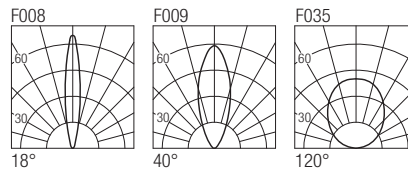

IP67 made in Italy

Supply current

350 (V, 20,3V)

Power

7W

Series wiring

Dimensions

Photometric diagrams

CCT/CRI/Flux

CCT	CRI	Flux
2700K	—	623lm
3000K	—	651lm
4200K	—	721lm
6000K	—	798lm

Code construction

XT3 X X X X

Note: cable cut to measure on request

Optionals

CSXJ01
Recessing box

L002
Low luminance louver