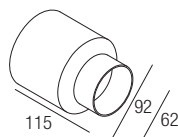

IP67 made in Italy

Supply current

350 (V, 20,3V)

Power

7W

Series wiring

Dimensions

Photometric diagrams

CCT/CRI/Flux

CCT	CRI	Flux
2700K	—	623lm
3000K	—	651lm
4200K	—	721lm
6000K	—	798lm

Code construction

XT3 X X X X

Note: cable cut to measure on request

Optionals

CSXJ01
Recessing box

L002
Low luminance louver