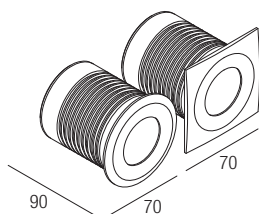

IP67 made in Italy

Supply current

350 (V, 20,3V)

Power

7W

Series wiring

Dimensions

Photometric diagrams