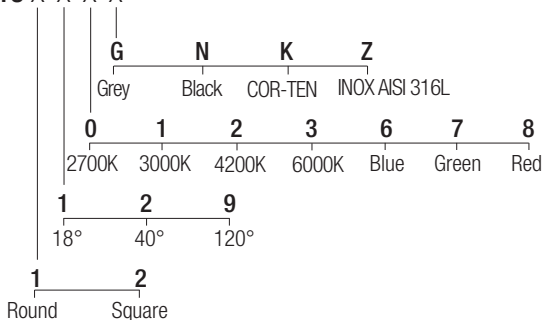

IP67 made in Italy

Supply current

350 (V, 20,3V)

Power

7W

Series wiring

Dimensions

Photometric diagrams

CCT/CRI/Flux

CCT	CRI	Flux
2700K	—	623lm
3000K	—	651lm
4200K	—	721lm
6000K	—	798lm

Code construction

XT3 X X X X

Note: cable cut to measure on request

Optionals

CSXJ01
Recessing box

L002
Low luminance louver