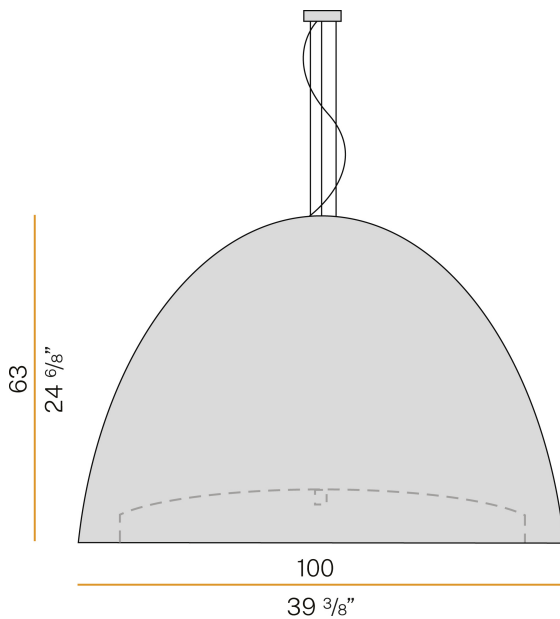

PANZERI

Willy XI

220-240V AC

L07633.100.0000

● metallized grey

Data sheet

CODE	L07633.100.0000
SYSTEM POWER CONSUMPTION	4x max 100W
LIGHT SOURCE	LED retrofit / halogen
LIGHT SOURCE KIT	not included
COMPATIBLE SOURCES	4x LED retrofit bulb E27 (L max 140mm - Ø max 65mm) / 4x max 100W E27
LIGHT DISTRIBUTION	diffused
POWER SUPPLY	220-240V AC
FREQUENCY	50/60Hz
WEIGHT	14,80 Kg
PROTECTION DEGREE	IP20
PACKING DIMENSIONS	107,0 x 107,0 x 68,0 cm

Suspension lighting fixture for interiors, with direct and indirect light emission. Turned pickled sheet metal structure in metallized grey polyacrylic paint. Moulded polyethylene lampshade in white colour. Diffuser in modelled frosted glass. 2m (78,7") long steel suspension cables. 2,2m (86,6") long power cable in transparent PVC. Power canopy with galvanized sheet metal ceiling bracket and pickled sheet metal covering in metallized grey polyacrylic paint.

Technical drawing

Polar diagram