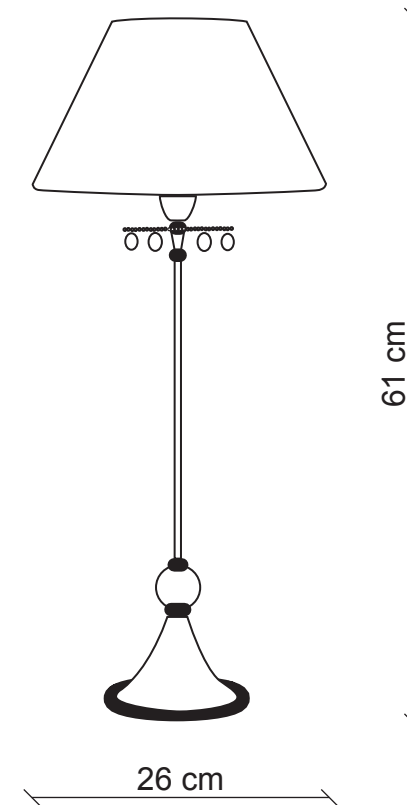

PATRIZIAGARGANTI

Firenze

BAGA XXI Century
LOVELY LIGHT

art. 1010/M

1 light Table lamp

Finish: Silver leaf with protected nickel details

Lampshades: Melanzana fabric

Accessories: Clear and amethyst crystals

Ø 26x12
H. 17

1x
60W E27
not supplied

m³ 0,17
Kg 1,7