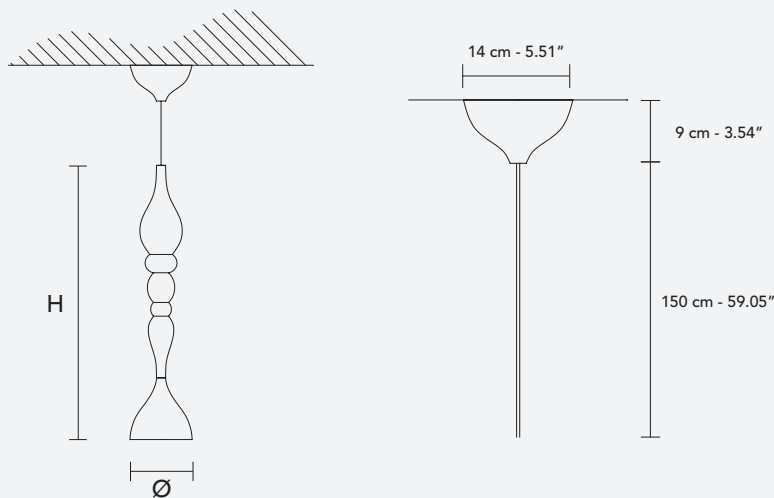

CE ^{*}UL

H 60 cm / 23.62"
Ø 16 cm / 6.29"

DOWN LED x 10 W CRI>80
3000 K - 1200 lm
Dimmable: TRIAC

USA 1x E12x40 W max
(not included)

* "UL" logo refers to articles which can be modified with UL-compliant components. The "UL" listing mark stands for tested and evaluated product to recognized us safety standards.