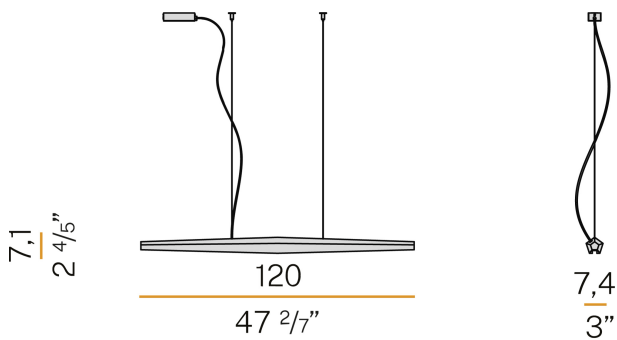

PANZERI

Viisi

220-240V AC dimmable (DALI/Push DIM)

L02002.120.0402

Data sheet

CODE	L02002.120.0402
SYSTEM POWER CONSUMPTION	23W
EFFICACY	51.65lm/W
LIGHT SOURCE	LED
COLOUR TEMPERATURE	3000K Ra>90
LIGHT DISTRIBUTION	diffused
POWER SUPPLY	220-240V AC
FREQUENCY	50/60Hz
ELECTRICAL CONFIGURATION	dimmable (DALI/Push DIM)
DRIVER	integrated included
NOMINAL LUMINOUS FLUX	2590lm
LUMEN OUTPUT	1188lm
EFFICIENCY	45.9%
WEIGHT	1.45 Kg
PROTECTION DEGREE	IP40
PACKING DIMENSIONS	14,0 x 141,0 x 14,0 cm

Suspension lighting fixture for interiors, with direct light emission. Machined aluminium structure in white or black polyacrylic paint. Anodized extruded aluminium heat sink. Extruded polycarbonate diffuser with opaline finish. Suspension kit with griplocks and 2m (78,7") long steel cables. 2m (78,7") long power cable in transparent PVC. Power canopy with galvanized sheet metal ceiling bracket and pickled sheet metal covering in white or black polyacrylic paint.

Technical drawing

Polar diagram