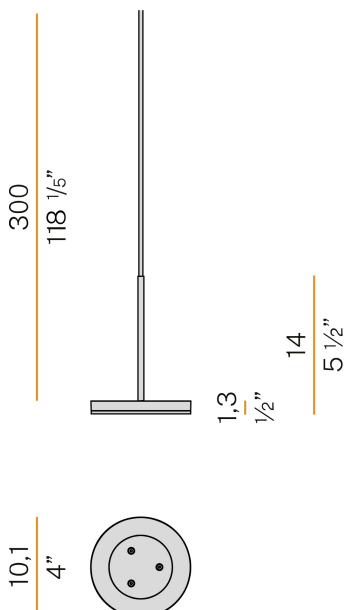

PANZERI

Bella

24V DC

M05202.011.0510

● black

Data sheet

CODE	M05202.011.0510
SYSTEM POWER CONSUMPTION	4,5W
EFFICACY	97lm/W
LIGHT SOURCE	LED
LIGHT SOURCE LIFETIME	L80 (B10) 70.000h
COLOUR TEMPERATURE	2700K Ra>90
LIGHT DISTRIBUTION	diffused
POWER SUPPLY	24V DC
DRIVER	remote not included
NOMINAL LUMINOUS FLUX	460lm
LUMEN OUTPUT	388lm
EFFICIENCY	84.3%
WEIGHT	0,22 Kg
PROTECTION DEGREE	IP40
COLOUR TOLLERANCES	SDCM 3
PACKING DIMENSIONS	13,0 x 24,0 x 12,0 cm

Multiple suspension lighting fixture for interiors, with direct light emission. Die-cast aluminium structure in white, black, bronze, mat brass or titanium polyacrylic paint. Modelled acrylic diffuser with mat finish. Aluminium closing disk in polyacrylic paint. Suspension kit with rod in brass tube in polyacrylic paint. 3m (118,1") long suspension and power cable in transparent PVC. Provided without power canopy, complete with cable clamp on the cable's free extremity.

Technical drawing

Polar diagram

PANZERI

Bella

Accessories / power supply

XM100/24 DIM

LED driver, 100W 24V DC, DALI/Push DIM dimmable.

XM150/24 DIM