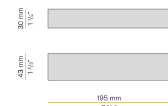

XM35/24 DIM

LED driver, 35W 24V DC, DALI/Push DIM dimmable.