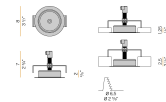

PANZERI

Bella

Accessories / power supply and fixing

XM9201-01

Recessed canopy for electric cable suspensions. Suitable for 24V fixtures: remote driver 24V needed.