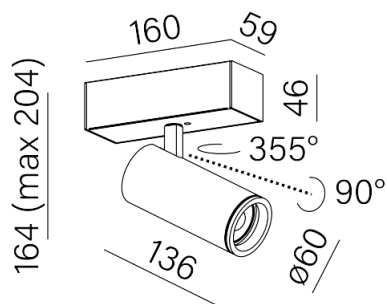

Last update on 2018-03-11 20:45. More details available at <https://www.aqform.com/en/HY0111>

HYPER zoom LED spot

HYPER zoom LED reflektor

Category: spotlights

Light source: LED, integrated

Integrated light source

Gear included.

This product contains a light source of energy efficiency class F.

Tolerance for dimensions ± 1 mm

Warranty period 5 years

AVAILABLE FINISHES:
STRUCTURE ADDITIONAL