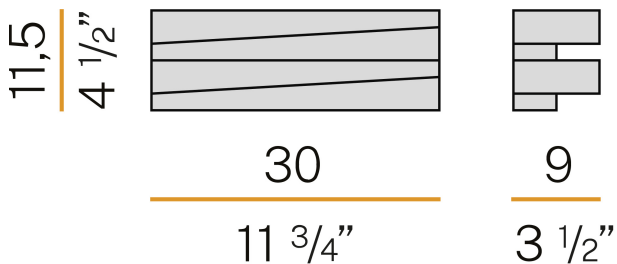

PANZERI

Cross

220-240V AC dimmable (DALI/Push DIM)

A04921.030.0102

 gold leaf

Data sheet

CODE	A04921.030.0102
SYSTEM POWER CONSUMPTION	20W
EFFICACY	117lm/W
LIGHT SOURCE	LED
COLOUR TEMPERATURE	3000K Ra>80
LIGHT DISTRIBUTION	diffused
POWER SUPPLY	220-240V AC
FREQUENCY	50/60Hz
ELECTRICAL CONFIGURATION	dimmable (DALI/Push DIM)
DRIVER	integrated included
NOMINAL LUMINOUS FLUX	3000lm
LUMEN OUTPUT	2340lm
EFFICIENCY	78%
WEIGHT	1,22 Kg
PROTECTION DEGREE	IP20
COLOUR TOLLERANCES	SDCM <4
PACKING DIMENSIONS	22,0 x 35,0 x 27,0 cm

Wall lighting fixture for interiors, with direct and indirect light emission.
Pickled sheet metal structure in polyacrylic paint.

Pickled sheet metal cover in white or mat brass polyacrylic paint, or with gold leaf coating.

Diffuser in modelled frosted glass.

Technical drawing

Polar diagram