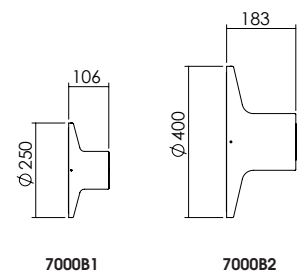

LIGHT SOURCE | FONTE LUMINOSA

DIMENSIONS | DIMENSIONI

GX53 max 10W LED

IP20   

FINISHES | FINITURE

CODE | CODICE

Body | Corpo

Shade | Paralume