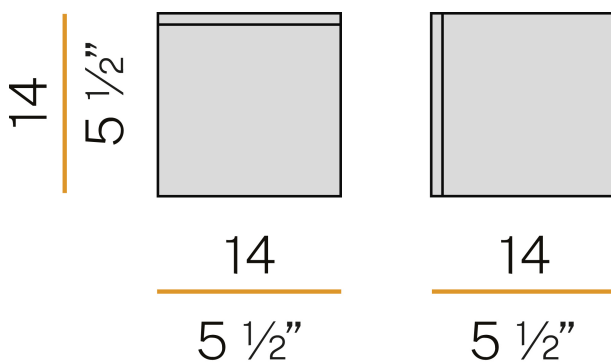

Technical drawing