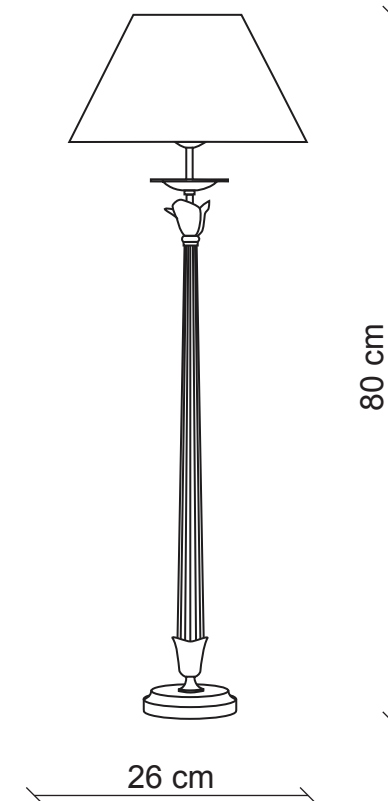

## art. 806

1 light Table lamp

**Finish:** Antiqued brass with english green details

**Lampshades:** Cream pleated silk with green inserts

Ø 26x12  
H. 16

1x  
60W E27  
not supplied

m<sup>3</sup> 0,17  
Kg 2,7