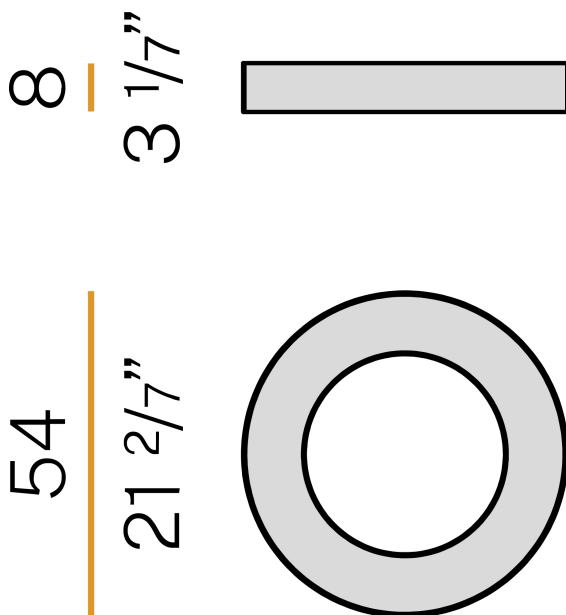

PANZERI

Silver Ring

220-240V AC dimmable (DALI/Push DIM)

P08221.050.0402

 gold leaf

DIRECT
LIGHT

Data sheet

CODE	P08221.050.0402
SYSTEM POWER CONSUMPTION	25W
EFFICACY	72.36lm/W
LIGHT SOURCE	LED
COLOUR TEMPERATURE	3000K Ra>90
LIGHT DISTRIBUTION	diffused
POWER SUPPLY	220-240V AC
FREQUENCY	50/60Hz
ELECTRICAL CONFIGURATION	dimmable (DALI/Push DIM)
DRIVER	integrated included
NOMINAL LUMINOUS FLUX	3100lm
LUMEN OUTPUT	1809lm
EFFICIENCY	58.4%
WEIGHT	4.90 Kg
PROTECTION DEGREE	IP40
COLOUR TOLLERANCES	SDCM 3
GLOW WIRE TEST PERFORMANCE	850°
PACKING DIMENSIONS	58,0 x 14,0 x 58,0 cm

Ceiling or wall lighting fixture for interiors, with direct light emission.
Pickled sheet metal ceiling/wall bracket in polyacrylic paint.
Pickled sheet metal structure in polyacrylic paint.
Aluminium dissipation plates.
Pickled sheet metal covers in white, black or bronze polyacrylic paint, or with gold leaf coating.
Modelled polycarbonate diffuser with opaline finish.

Technical drawing

Application

Polar diagram