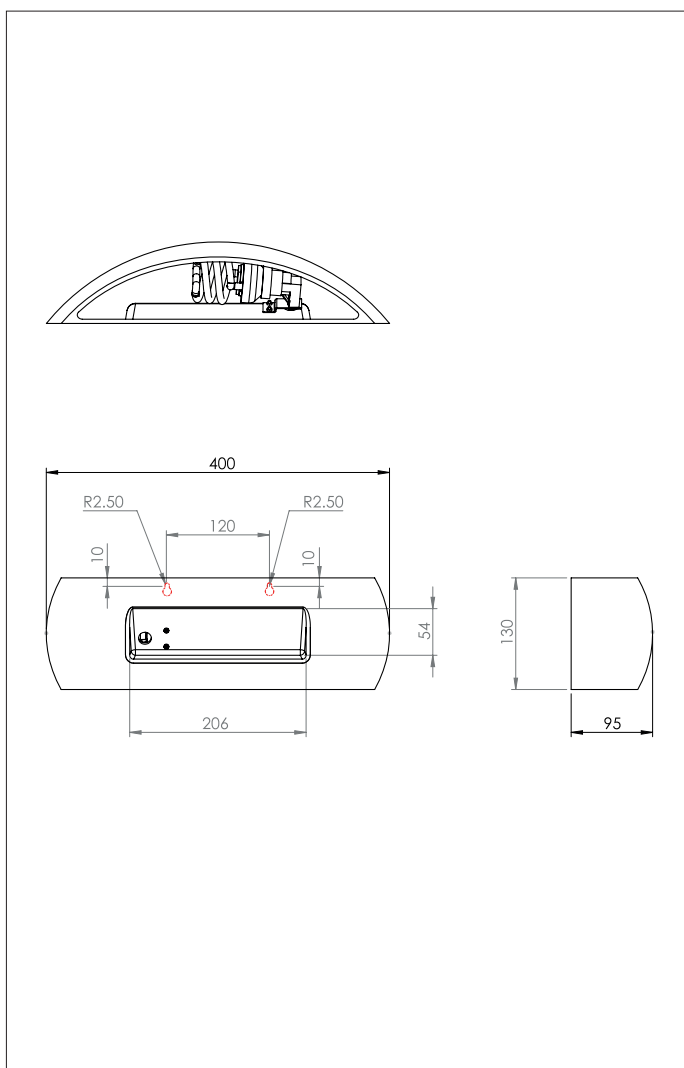

# 7506 Milo 400

astro

1 x 60w E27		excl.
----------------	--	-------

Astro Lighting Ltd.  
G2 River Way, Harlow  
CM20 2DP, Great Britain

T: +44 (0) 1279 427001  
F: +44 (0) 1279 427002  
sales@astrolighting.co.uk  
www.astrolighting.co.uk