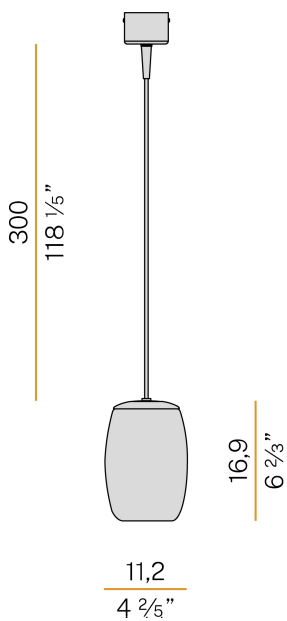

PANZERI

Ely

220-240V AC

L10077.000.0000

 mat brass/green diffuser

Data sheet

CODE	L10077.000.0000
SYSTEM POWER CONSUMPTION	max 48W
LIGHT SOURCE	LED retrofit / halogen
LIGHT SOURCE KIT	not included
COMPATIBLE SOURCES	LED retrofit bulb G9 (L max 60mm - Ø max 17,5mm) / max 48W G9
LIGHT DISTRIBUTION	diffused
POWER SUPPLY	220-240V AC
FREQUENCY	50/60Hz
WEIGHT	0,59 Kg
PROTECTION DEGREE	IP40
PACKING DIMENSIONS	0,0 x 0,0 x 0,0 cm

Suspension lighting fixture for interiors, with direct and indirect light emission. Pickled sheet metal structure in white polyacrylic paint. Diffuser in blown glass with crystal, steel, amber, bronze, tobacco or green rigadin finish. Turned pickled sheet metal closing disk in mat brass polyacrylic paint. 3m (118,1") long suspension and power cable in transparent PVC. Power canopy with galvanized sheet metal ceiling bracket and pickled sheet metal covering in mat brass polyacrylic paint.

Technical drawing

PANZERI

Ely

Accessories / source

XM5/G9LED

LED lamp G9 4W 220-240V AC 3000K Ra>80 340lm, not dimmable.