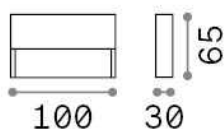

General info

Outdoor - Wall lamps

Ean	8021696316901
Item	DEDRA AP SMALL BIANCO
Installation	Wall lamps
Guarantee	5 years
Gross weight	0.22 kg
Volume	0.000675 m ³

Technical info

Net weight	0.17 kg
Insulation class	II
Protection index	IP65
Compliance	CE
Operating temperature	-
Dimmer	NO, On-Off
Power output	220-240 V AC 50/60 Hz
Power supply	Not required

Source info

Integrated source	Integrated LED module
Replaceable source	Replaceable (by qualified operators only)
Power	LED 1,5 W
Emission	Direct Asymmetrical
Max consumption	max 1,50 W
Features LED	LED SMD
CCT LED	3000 K
Duration LED (t. 25°C)	20000 h
CRI	> 80
Light beam flux	160 lm
Useful light flux	90 lm
Photobiological risk	EXEMPT
Bulb included	1 - E14 OLIVA 4W 3000K CRI80 SATIN