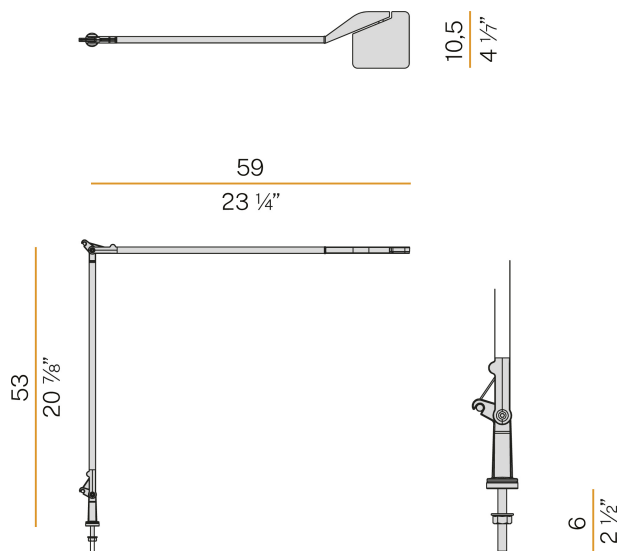

PANZERI

Jackie lot

220-240V AC dimmable (IoT/Step DIM)

CP07730.000.0413

titanium

Data sheet

CODE	CP07730.000.0413
SYSTEM POWER CONSUMPTION	10W
EFFICACY	70.6lm/W
LIGHT SOURCE	LED
LIGHT SOURCE LIFETIME	L90 (B10) 50.000h
COLOUR TEMPERATURE	3000K Ra>90
LIGHT DISTRIBUTION	adjustable
BEAM ANGLE	90°
POWER SUPPLY	220-240V AC
FREQUENCY	50/60Hz
ELECTRICAL CONFIGURATION	dimmable (IoT/Step DIM)
DRIVER	integrated included
NOMINAL LUMINOUS FLUX	884lm
LUMEN OUTPUT	706lm
EFFICIENCY	79.9%
WEIGHT	0,63 Kg
PROTECTION DEGREE	IP40
COLOUR TOLLERANCES	SDCM 3
PACKING DIMENSIONS	6,0 x 119,0 x 25,0 cm

Table lighting fixture for interiors, with swivelling light beam.
Galvanized steel fixing pin.
Extruded aluminium frame in white, black, red or titanium polyacrylic paint.
Die-cast aluminium joints in polyacrylic paint.
Steel wire rope slings.
Die-cast aluminium head rotating on two axes in polyacrylic paint.
Modelled acrylic diffuser with mat finish and double serigraphy.
Push-button to adjust luminosity according to 5 levels of visual comfort.
Module for luminous flux automatic regulation, complete with sensor for measuring environmental conditions and with Bluetooth antenna for managing the device or for connecting it to a Building Automation system.
Equipped with a 1,6m (63") long power cable with jack connector and adapter plug.

Technical drawing

Polar diagram