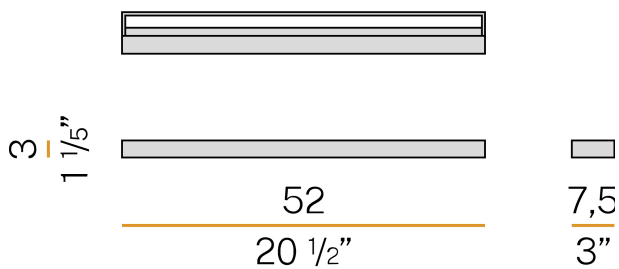

PANZERI

Zero

220-240V AC ON-OFF
A03517.050.0401

Data sheet

CODE	A03517.050.0401
SYSTEM POWER CONSUMPTION	11W
EFFICACY	55.73lm/W
LIGHT SOURCE	LED
COLOUR TEMPERATURE	3000K Ra>90
LIGHT DISTRIBUTION	diffused
POWER SUPPLY	220-240V AC
FREQUENCY	50/60Hz
ELECTRICAL CONFIGURATION	ON-OFF
DRIVER	integrated included
NOMINAL LUMINOUS FLUX	990lm
LUMEN OUTPUT	613lm
EFFICIENCY	61.9%
WEIGHT	0,92 Kg
PROTECTION DEGREE	IP20
COLOUR TOLLERANCES	SDCM 3
PACKING DIMENSIONS	10,0 x 83,0 x 5,0 cm

Ceiling or wall lighting fixture for interiors, with direct and indirect light emission. Pickled sheet metal structure in white, bronze or mat brass polyacrylic paint, or with gold leaf coating, or in polished stainless steel. Specular aluminium reflector. Cover in brass with white, bronze or mat brass polyacrylic paint, or with gold leaf coating, or with galvanic chrome plating. Extruded polycarbonate diffuser with opaline finish.

Technical drawing