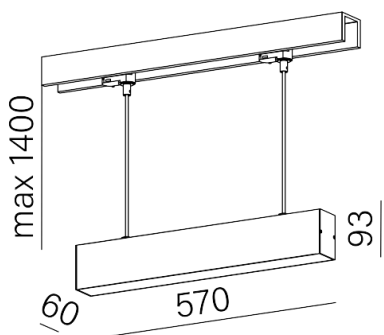

AVAILABLE LUMINAIRE LENGTH:

57 cm
86 cm
114 cm
142 cm

AVAILABLE FINISHES:

STRUCTURE

black structure	-12	white structure	-13
gold structure	-19		

ADDITIONAL

grey	-16	copper	-17
------	-----	--------	-----

Last update on 2018-03-11 20:45. More details available at <https://www.aqform.com/en/ST0516>