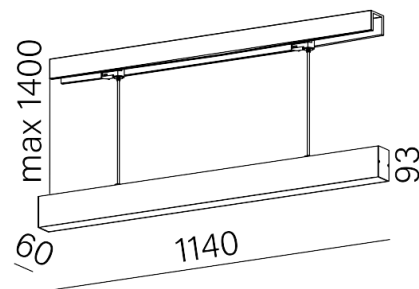

AVAILABLE LUMINAIRE LENGTH:

57 cm
86 cm
114 cm
142 cm

AVAILABLE FINISHES:

STRUCTURE

black structure	-12	white structure	-13
gold structure	-19		

ADDITIONAL

grey	-16	copper	-17
------	-----	--------	-----

Last update on 2018-03-11 20:45. More details available at <https://www.aqform.com/en/ST0516>