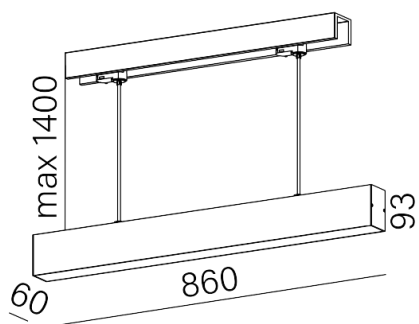

AVAILABLE LUMINAIRE LENGTH:

57 cm
86 cm
114 cm
142 cm

AVAILABLE FINISHES:

STRUCTURE

black structure	-12	white structure	-13
gold structure	-19		

ADDITIONAL

grey	-16	copper	-17
------	-----	--------	-----

Last update on 2018-03-11 20:45. More details available at <https://www.aqform.com/en/ST0516>