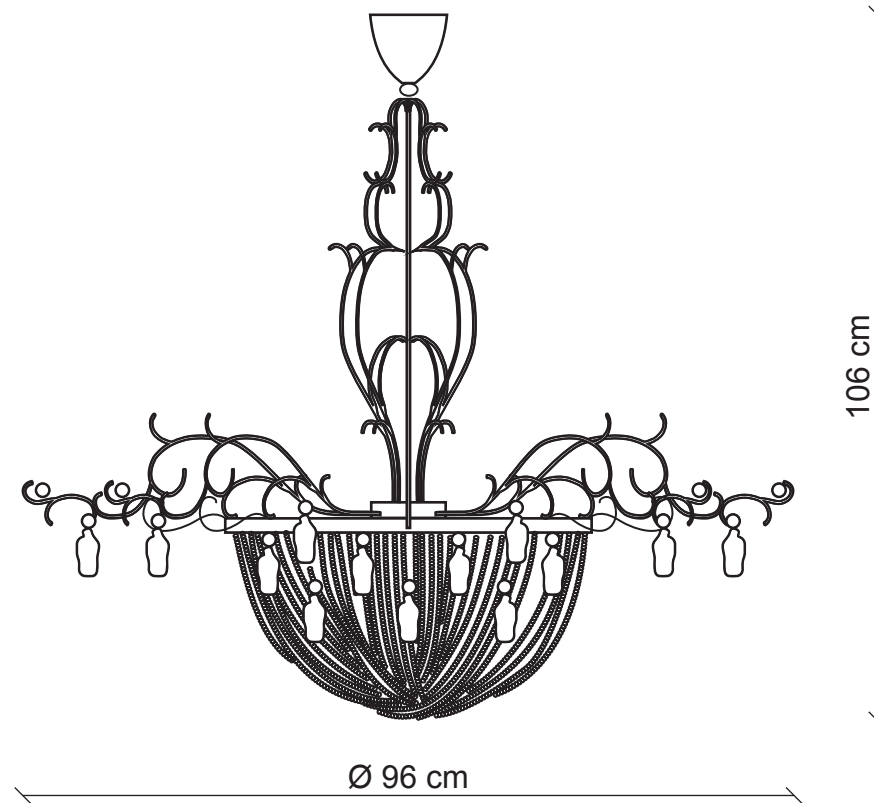

# PATRIZIAGARGANTI

Firenze

**BAGA** Contemporary  
LOVELY LIGHT

**art. 2150**

8 lights Chandelier

**Finish:** Gold leaf

**Accessories:** Amber and clear crystals

 8x  
40W E14  
not supplied