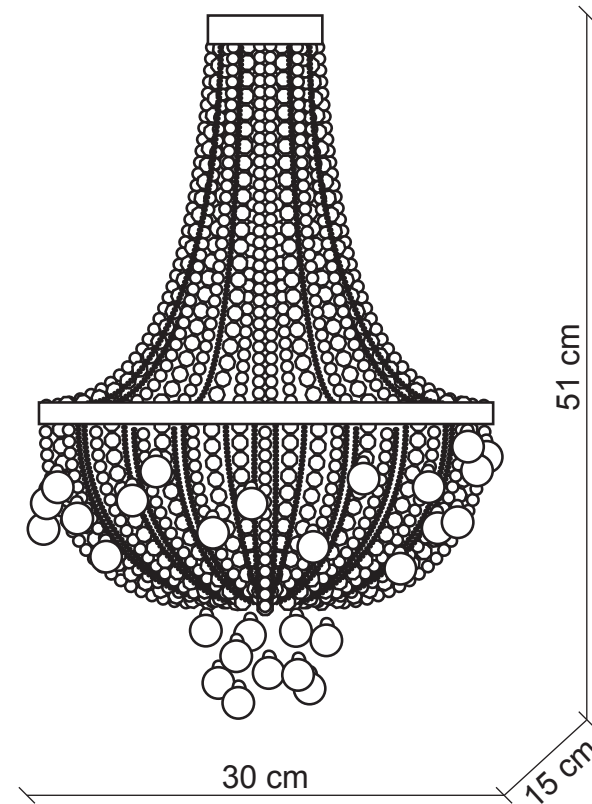

# PATRIZIAGARGANTI

Firenze

**BAGA** Progress  
LOVELY LIGHT

**art. 3190**

3 lights Wall lamp

**Finish:** Gold leaf

**Accessories:** Amber and clear crystals

 3x  
40W E14  
not supplied

m<sup>3</sup> 0,22  
Kg 3,5