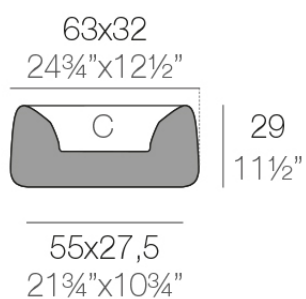

Info

Description

Weight: 3.9 Kg

ORGANIC jardinera 63 x 32 x 29 cm

C = 8 L

ORGANIC jardiniere 24¾" x 12½" x 11½"

C = 2 gal

Finishes