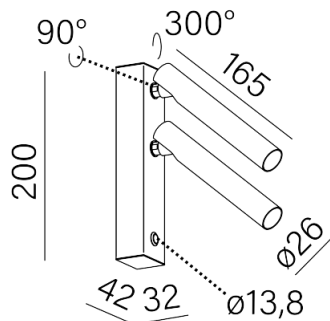

Last update on 2018-03-11 20:45. More details available at <https://www.aqform.com/en/PE2412>

Tolerance for dimensions ± 1 mm

Warranty period 5 years

PET micro R x2 switch LED wall

PET micro R x2 switch LED kinkiet

Category: wall

Light source: LED, integrated

Integrated light source

Gear included.

This product contains a light source of energy efficiency class F.

AVAILABLE FINISHES:

STRUCTURE ADDITIONAL SEA-GREEN

AVAILABLE VERSIONS: