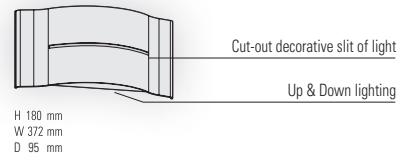

Surf

IP44
IK09
Class 1

Aluminium
Polycarbonate diffuser