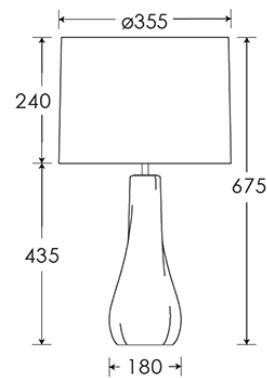

HEATHFIELD & CO

PRODUCT SPECIFICATION SHEET

Table Lamp | NAIAD VELVET BLUE

LAMP BASE

Material: Glass
Finish shown: Velvet Blue
Metalwork: Polished Chrome
Code: TL-NAIA-CHRO-BLUE

LAMPSHADE AS SHOWN

14" Roman Drum Carbone Satin
Shade code: SH-14-RMDR
Shade lining: Silver PVC

FLEX

1.5 metres of Black twisted flex. Alternative colours can be specified from our collection.

SWITCHING & PLUG

Black 13 AMP UK plug & inline switch.
Alternative plug types available.

BASE WEIGHT

7.2 kg approx.

LAMPING

1 x E27 Lampholder - 60W max. LED bulb recommended.

WARRANTY

12 Months

FINISHING NOTE

All our glasswork is hand blown and will vary from piece to piece - variations in form and proportion. Colour formation, pattern and finishing details are unique to each lamp and it is part of the charm that no two products are exactly the same.

CLEANING INSTRUCTIONS

The finishes on this luminaire only require regular cleaning with a soft dry duster. Abrasive or chemical cleaners may harm the finish and should not be used. Shade to be dusted with a clean dry cloth.

Dimensions in mm and approximate

H&CO

Decorative lighting
for beautiful spaces

www.heathfield.co.uk | + 44 (0) 1732 350450 | sales@heathfield.co.uk

Unit 1, Priory Road, Tonbridge, Kent, TN9 2AF, United Kingdom