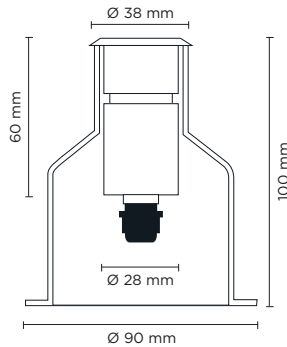

201001

HYDROFLOOR PICO

Round ground-recessed luminaire for outdoor installation, stainless steel AISI316 body and frame, tempered safety glass, moulded silicone gasket. With 1 CREE LED. 24V DC remote driver needed. IP67 rating.

light source	light beam options	lumen output (lm)	lumin. efficacy (lm/w)
3000°K warm-white			
high-power led	M 25°	96	96.00

Finish color options:

Stainless Steel (on request)

remote driver selection

brand	manufacturer code	type	watt	IP rate	numbers of fixtures
Meanwell	LPV-20-24	constant voltage 24V DC	20W	IP67	min 1 - max 9
Meanwell	LPV-35-24	constant voltage 24V DC	35W	IP67	min 1 - max 14
Meanwell	LPV-60-24	constant voltage 24V DC	60W	IP67	min 1 - max 25
Meanwell	LPV-100-24	constant voltage 24V DC	100W	IP67	min 1 - max 42

Technical features

Technical data

Wattage	1 WATT
IP Rating	IP67
IK Rating	IK09
Material	Completely made in stainless steel AISI 316 body
Light source	NR. 1 x 1W CREE "XP-G3" LED
Screws	Stainless steel
Remote driver	24V DC
Static weight resistance	Max 1000 Kg
Gasket	Silicone rubber
Glass	Tempered
Power cable	1 mt. neoprene power cable included
Gross weight	0,30 Kg
Included	Polypropilene recessing box included