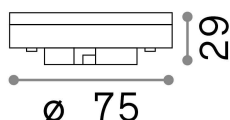

General info

Lampadine e accessori - Lampadine gx53

Ean	8021696252551
Item	GX53 9W 3000K CRI80 DIMM
Installation	-
Guarantee	5 years
Gross weight	0.03 kg
Volume	0.000256 m³

Technical info

Net weight	0.03 kg
Insulation class	-
Compliance	CE
Power output	220-240 V AC 50 Hz
Dimmer	YES, TRIAC
Power supply	Not required

Source info

Power	9 W
Emission	Direct
Max consumption	max 9,00 W
CCT LED	3000 K
Duration LED (t. 25°C)	25000 h
CRI	> 80
Light beam	110 °
Useful light flux	890 lm
Standby power	< 0.50 W