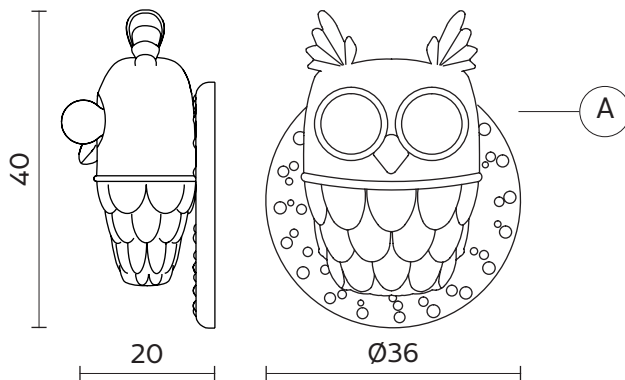

TI · VEDO wall lamp

Matteo Ugolini design

ООО "Мастерская светотехники"
8 800 100 39 72
8 495 727 14 91
9725087@masv.ru
http://masv.ru

year 2015

TECHNICAL SHEET - AP105 1B INT

STRUCTURE "A"

material ceramic
colour matt white

ELECTRICAL CABLE

socket E27
source max 2x53w
energy class from E to A++

PACKAGING

nr.of collis 1
net weight/kg 3,8
gross weight/kg 8
packaging/cm 45x55x35

EMISSION OF LIGHT

one directional

CERTIFICATION

IEC 60598-1:2008
EN 60598-1:2008 + A11:2009

IP rate IP20
bulb optional

code **700B**
decorative bulb
E27 - 25/40w - ≤ 60 lumen
class E

available also as: table lamp

these items are special, decorative bulbs not for illuminatin purposes