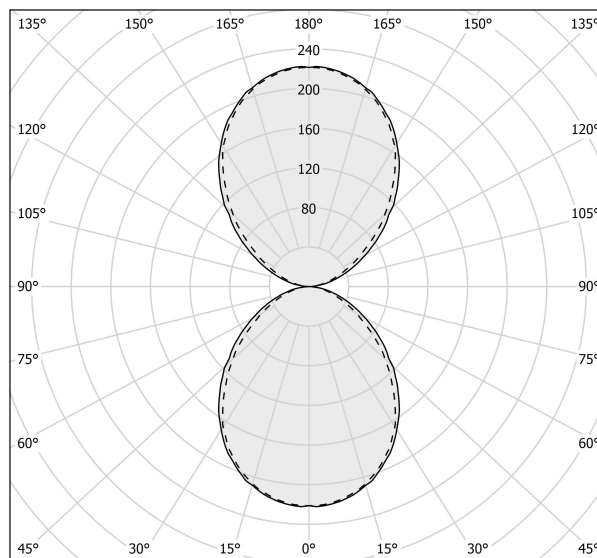

Polar diagram

cd/klm
— C0 - C180   - - - C90 - C270