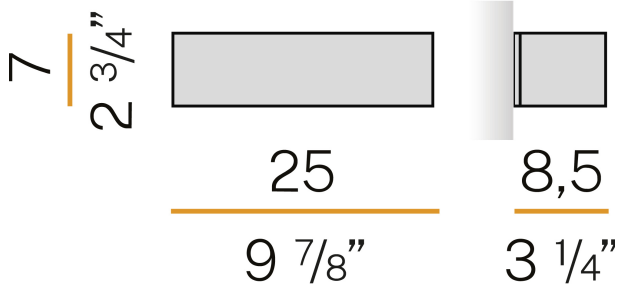

PANZERI

Toy

220-240V AC dimmable (DALI/Push DIM)

A01601.025.0402

● white

Data sheet

CODE	A01601.025.0402
SYSTEM POWER CONSUMPTION	13W
EFFICACY	67.54lm/W
LIGHT SOURCE	LED
COLOUR TEMPERATURE	3000K Ra>90
LIGHT DISTRIBUTION	diffused
POWER SUPPLY	220-240V AC
FREQUENCY	50/60Hz
ELECTRICAL CONFIGURATION	dimmable (DALI/Push DIM)
DRIVER	integrated included
NOMINAL LUMINOUS FLUX	1366lm
LUMEN OUTPUT	878lm
EFFICIENCY	64.3%
WEIGHT	0,82 Kg
PROTECTION DEGREE	IP20
COLOUR TOLLERANCES	SDCM 3
PACKING DIMENSIONS	14,0 x 30,0 x 13,0 cm

Wall lighting fixture for interiors, with direct and indirect light emission.

Pickled sheet metal structure in polyacrylic paint.

Aluminium dissipation plates.

Pickled sheet metal cover in white, bronze or mat brass polyacrylic paint, or with gold leaf coating, or in polished or mat stainless steel.

Flat frosted glass diffusers.

Technical drawing