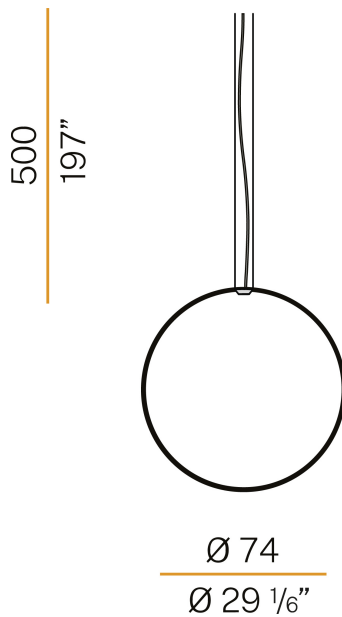

Technical drawing