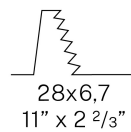

Technical drawing