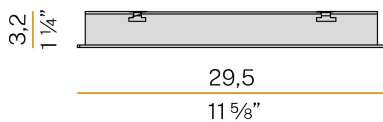

Lighting fixture for ceiling or wall built-in installation for interiors, with direct light emission.

Built-in structure in plasterboard, in aluminium in white polyacrylic paint.

Reflector in aluminium in white polyacrylic paint.

Pickled sheet metal closing frame in white, black, bronze, mat brass or titanium polyacrylic paint.

Stainless steel spring clips for plasterboard fixing.

Built-in hole dimension: 280x67mm (11x2,6")

Technical drawing