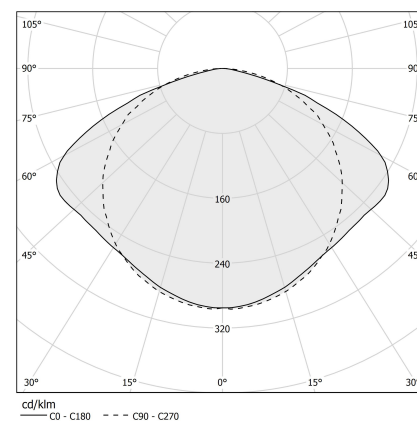

PANZERI

Mark

24V DC
X01719.030.0410

mat brass

Data sheet

CODE	X01719.030.0410
SYSTEM POWER CONSUMPTION	8,5W
EFFICACY	45.25lm/W
LIGHT SOURCE	LED
LIGHT SOURCE LIFETIME	L80 (B20) 80.000h
COLOUR TEMPERATURE	3000K Ra>90
LIGHT DISTRIBUTION	diffused
POWER SUPPLY	24V DC
DRIVER	remote not included
NOMINAL LUMINOUS FLUX	1076lm
LUMEN OUTPUT	362lm
EFFICIENCY	33.6%
WEIGHT	0,60 Kg
PROTECTION DEGREE	IP20
COLOUR TOLLERANCES	SDCM 3
PACKING DIMENSIONS	10,5 x 45,0 x 10,5 cm

Lighting fixture for ceiling or wall built-in installation for interiors, with direct light emission.

Built-in structure in plasterboard, in aluminium in white polyacrylic paint.

Reflector in aluminium in white polyacrylic paint.

Pickled sheet metal closing frame in white, black, bronze, mat brass or titanium polyacrylic paint.

Stainless steel spring clips for plasterboard fixing.

Built-in hole dimension: 280x67mm (11x2,6")

Technical drawing

Application

Polar diagram