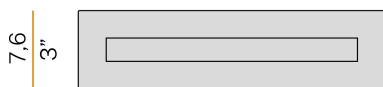

PANZERI

Mark

24V DC
X01719.030.0410

 mat brass

Data sheet

CODE	X01719.030.0410
SYSTEM POWER CONSUMPTION	8,5W
EFFICACY	45.25lm/W
LIGHT SOURCE	LED
LIGHT SOURCE LIFETIME	L80 (B20) 80.000h
COLOUR TEMPERATURE	3000K Ra>90
LIGHT DISTRIBUTION	diffused
POWER SUPPLY	24V DC
DRIVER	remote not included
NOMINAL LUMINOUS FLUX	1076lm
LUMEN OUTPUT	362lm
EFFICIENCY	33.6%
WEIGHT	0,60 Kg
PROTECTION DEGREE	IP20
COLOUR TOLLERANCES	SDCM 3
PACKING DIMENSIONS	10,5 x 45,0 x 10,5 cm

Pickled sheet metal closing frame in white, black, bronze, mat brass or titanium polyacrylic paint.

Stainless steel spring clips for plasterboard fixing.

Built-in hole dimension: 280x67mm (11x2,6")

Technical drawing