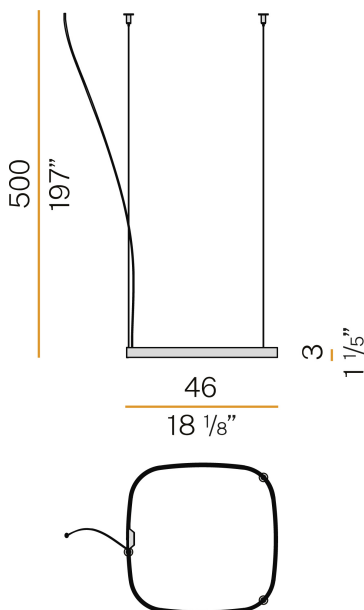

### Data sheet

CODE	M03217.050.0510
SYSTEM POWER CONSUMPTION	25W
EFFICACY	81.56lm/W
LIGHT SOURCE	LED
LIGHT SOURCE LIFETIME	L70 (B50) 60.000h
COLOUR TEMPERATURE	2700K Ra>90
LIGHT DISTRIBUTION	diffused
POWER SUPPLY	24V DC
DRIVER	remote not included
NOMINAL LUMINOUS FLUX	2835lm
LUMEN OUTPUT	2039lm
EFFICIENCY	71.9%
WEIGHT	0.92 Kg
PROTECTION DEGREE	IP20
COLOUR TOLLERANCES	SDCM 3
PACKING DIMENSIONS	58,0 x 58,0 x 10,0 cm

### Technical drawing

3.8  
1 1/2"

32.5  
12 1/4"

3.8  
1 1/2"

39.5  
15 9/16"