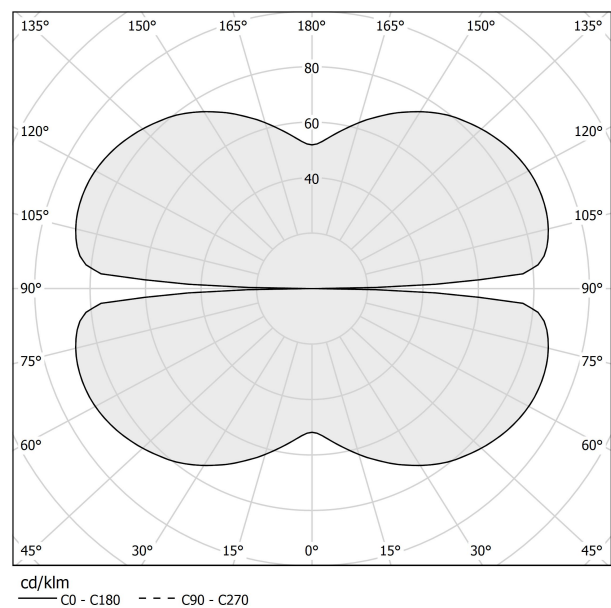

### Data sheet

CODE	M03217.050.0510
SYSTEM POWER CONSUMPTION	25W
EFFICACY	81.56lm/W
LIGHT SOURCE	LED
LIGHT SOURCE LIFETIME	L70 (B50) 60.000h
COLOUR TEMPERATURE	2700K Ra>90
LIGHT DISTRIBUTION	diffused
POWER SUPPLY	24V DC
DRIVER	remote not included
NOMINAL LUMINOUS FLUX	2835lm
LUMEN OUTPUT	2039lm
EFFICIENCY	71.9%
WEIGHT	0.92 Kg
PROTECTION DEGREE	IP20
COLOUR TOLLERANCES	SDCM 3
PACKING DIMENSIONS	58,0 x 58,0 x 10,0 cm

### Technical drawing

### Polar diagram