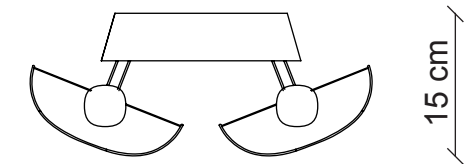

PATRIZIAGARGANTI

Firenze

**BESPOKE
LIGHTING
DESIGN**

Bespoke Lighting Design 02

design Roberto Lazzeroni

Holly collection

2 lights Wall lamp

Finish
wall lamp
structure

Half-shade versions

H06G1

H06G2

H06G3

H06G8

H06G4

H06G5

H06G6

H06G7

H06K1

H06K2

H06K3

H06K8

H06K4

H06K5

H06K6

H06K7

H06C1

H06C2

H06C3

H06C8

H06C4

H06C5

H06C6

H06C7

Weight with pearls weave half-shade **Kg 1,6**

Weight with silk half-shade **Kg 1,2**

L. 18x8 cm
H. 25 cm

2x
40W E14
not supplied

m³ 0,08