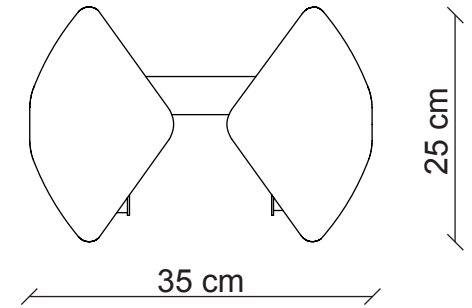

PATRIZIAGARGANTI

Firenze

**BESPOKE
LIGHTING
DESIGN**

Bespoke Lighting Design 02

design Roberto Lazzeroni

Holly collection

2 lights Wall lamp

Finish
wall lamp
structure

Half-shade versions

H06G1

H06G2

H06G3

H06G8

H06G4

H06G5

H06G6

H06G7

H06K1

H06K2

H06K3

H06K8

H06K4

H06K5

H06K6

H06K7

H06C1

H06C2

H06C3

H06C8

H06C4

H06C5

H06C6

H06C7

Weight with pearls weave half-shade **Kg 1,6**

Weight with silk half-shade **Kg 1,2**

L. 18x8 cm
H. 25 cm

2x
40W E14
not supplied

m³ 0,08