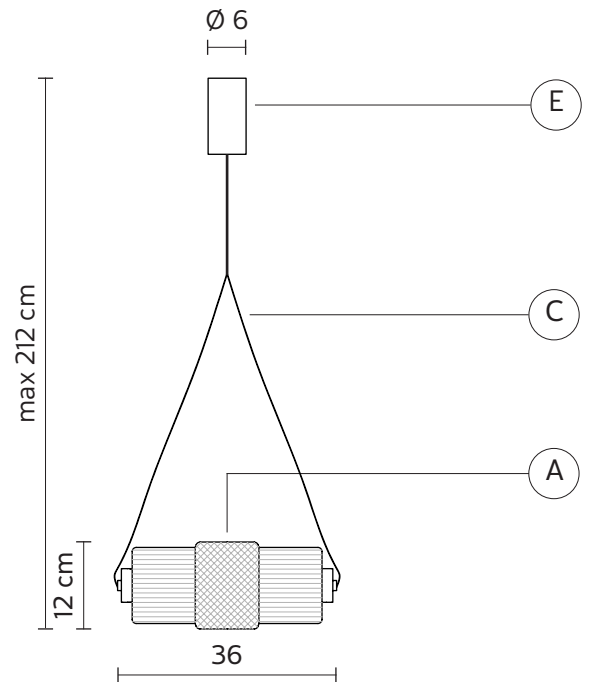

CEILING CUP "E"

material metal
colour matt black

ELECTRICAL CABLE "C"

material PVC
colour black

ELECTRICAL SYSTEM

source LED 11w
lumen 1060 - 3000 K°
dimmmable

energy class from A to A++

PACKAGING

nr. of collis 1
net weight/kg 2
gross weight/kg 4
packaging/cm 28x28x53

EMISSION OF LIGHT

one-directional

direct
filtered
indirect
none

CERTIFICATION

IEC 60598-1:2014
EN 60598-1:2015

IP rate IP20
bulb Kit LED equipped