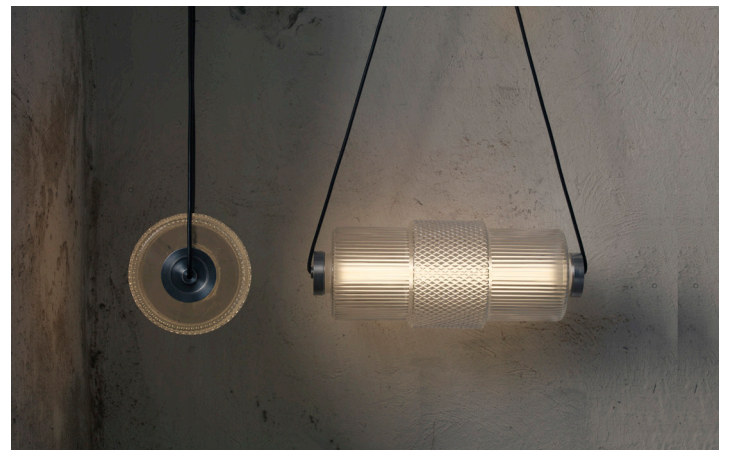

DIES suspension

Laura Alesi and Silvia Braconi design

ООО "Мастерская светотехники
8 800 100 39 72
8 495 727 14 91
9725087@masv.ru
http://masv.ru

year 2016

TECHNICAL SHEET - SE124 1T INT

STRUCTURE "A"

material glass
colour transparent

CEILING CUP "E"

material metal
colour matt black

ELECTRICAL CABLE "C"

material PVC
colour black

ELECTRICAL SYSTEM

source LED 11w
lumen 1060 - 3000 K°
dimmmable

energy class from A to A++

PACKAGING

nr. of collis 1
net weight/kg 2
gross weight/kg 4
packaging/cm 28x28x53

EMISSION OF LIGHT

one-directional

direct
filtered
indirect
none

CERTIFICATION

IEC 60598-1:2014
EN 60598-1:2015

IP rate IP20
bulb Kit LED equipped