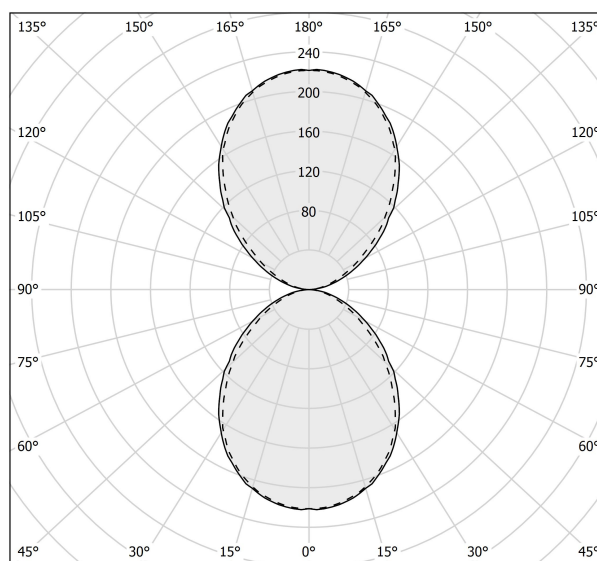

PANZERI

Toy

220-240V AC ON-OFF

A01617.025.0401

Data sheet

CODE	A01617.025.0401
SYSTEM POWER CONSUMPTION	13W
EFFICACY	67.54lm/W
LIGHT SOURCE	LED
COLOUR TEMPERATURE	3000K Ra>90
LIGHT DISTRIBUTION	diffused
POWER SUPPLY	220-240V AC
FREQUENCY	50/60Hz
ELECTRICAL CONFIGURATION	ON-OFF
DRIVER	integrated included
NOMINAL LUMINOUS FLUX	1366lm
LUMEN OUTPUT	878lm
EFFICIENCY	64.3%
WEIGHT	0,82 Kg
PROTECTION DEGREE	IP20
COLOUR TOLLERANCES	SDCM 3
PACKING DIMENSIONS	14,0 x 30,0 x 13,0 cm

Flat frosted glass diffusers.

Technical drawing

Polar diagram

cd/klm
— C0 - C180 - - - C90 - C270