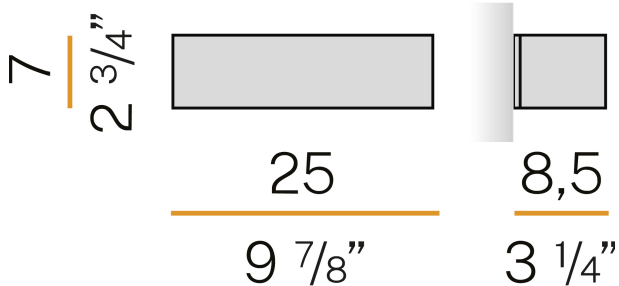

PANZERI

Toy

220-240V AC ON-OFF

A01617.025.0401

Data sheet

CODE	A01617.025.0401
SYSTEM POWER CONSUMPTION	13W
EFFICACY	67.54lm/W
LIGHT SOURCE	LED
COLOUR TEMPERATURE	3000K Ra>90
LIGHT DISTRIBUTION	diffused
POWER SUPPLY	220-240V AC
FREQUENCY	50/60Hz
ELECTRICAL CONFIGURATION	ON-OFF
DRIVER	integrated included
NOMINAL LUMINOUS FLUX	1366lm
LUMEN OUTPUT	878lm
EFFICIENCY	64.3%
WEIGHT	0,82 Kg
PROTECTION DEGREE	IP20
COLOUR TOLLERANCES	SDCM 3
PACKING DIMENSIONS	14,0 x 30,0 x 13,0 cm

Wall lighting fixture for interiors, with direct and indirect light emission.

Pickled sheet metal structure in polyacrylic paint.

Aluminium dissipation plates.

Pickled sheet metal cover in white, bronze or mat brass polyacrylic paint, or with gold leaf coating, or in polished or mat stainless steel.

Flat frosted glass diffusers.

Technical drawing