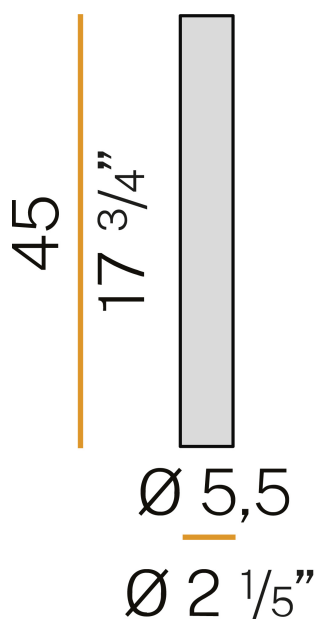

PANZERI

To-be

220-240V AC ON-OFF
P02701.045.1701

● white

Data sheet

CODE	P02701.045.1701
SYSTEM POWER CONSUMPTION	10W
EFFICACY	80.6lm/W
LIGHT SOURCE	LED
LIGHT SOURCE LIFETIME	L70 50.000h
COLOUR TEMPERATURE	2700K Ra>90
LIGHT DISTRIBUTION	flood
BEAM ANGLE	35°
POWER SUPPLY	220-240V AC
FREQUENCY	50/60Hz
ELECTRICAL CONFIGURATION	ON-OFF
DRIVER	integrated included
NOMINAL LUMINOUS FLUX	806lm
LUMEN OUTPUT	806lm
EFFICIENCY	100%
WEIGHT	0,85 Kg
PROTECTION DEGREE	IP20
COLOUR TOLLERANCES	SDCM 3
PACKING DIMENSIONS	10,5 x 45,0 x 10,5 cm

Ceiling lighting fixture for interiors, with direct light emission.
Extruded aluminium structure in white, mat black, bronze or mat brass polyacrylic paint or with gold leaf coating.
Pickled sheet metal wiring support brackets in polyacrylic paint.
Anodized extruded aluminium heat sink.
Reflector in thermoplastic material with chrome plated finish.
Transparent polycarbonate screen.

Technical drawing

Polar diagram