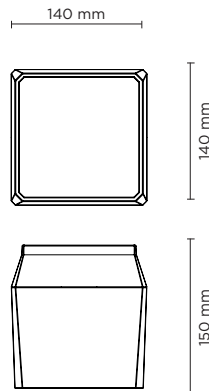

light source	light beam options	lumen output (lm)	lumin. efficacy (lm/w)
<b>3000°K warm-white</b>			
cob led	14°	1.900	118.75
cob led	35°	1.813	113.31
cob led	55°	1.722	107.62
<b>4000°K neutral-white</b>			
cob led	14°	2.000	125.00
cob led	35°	1.900	118.75
cob led	55°	1.805	112.81

### Technical data

Wattage	16 WATT
IP Rating	IP66
IK Rating	IK10
Material	High corrosion resistance die-cast copper-free aluminum body
Coating	Polyester powder coating with phosphochromating pre-finish
Light source	1 x COB CREE "CXB 1512" LED
Screws	Stainless steel
Transformer	Electrical power supply 220/240V 50/60Hz built-in
Gasket	Silicone rubber
Glass	Tempered
Power cable	1 mt. power cable included
Gross weight	3,10 Kg