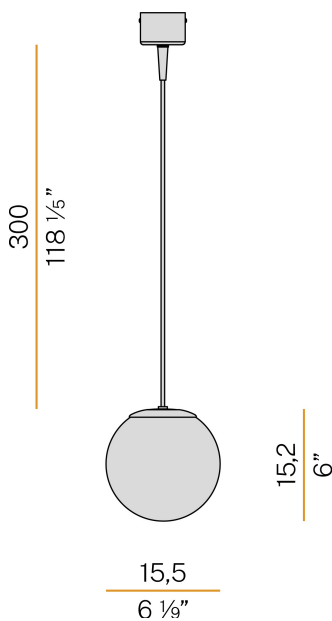

Technical drawing