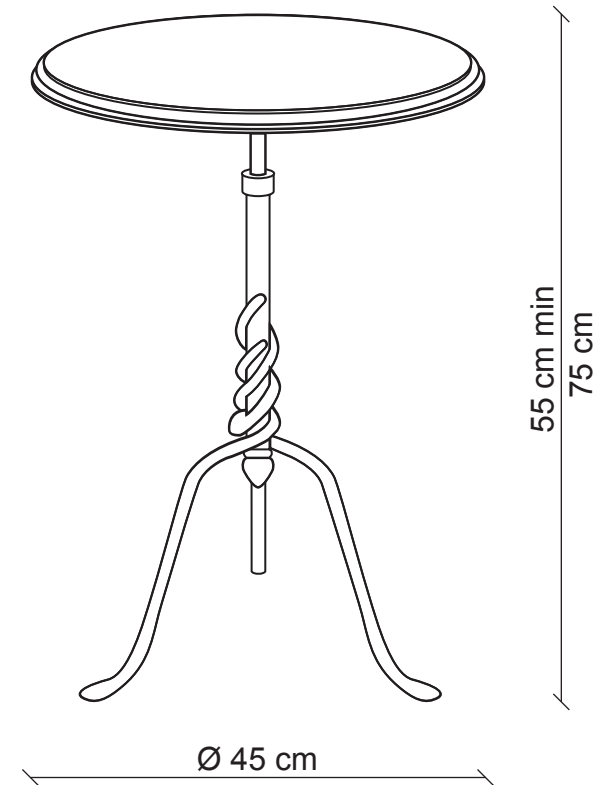

# PATRIZIAGARGANTI

Firenze

**BAGA** XXI Century  
LOVELY LIGHT

**art. 2021**

Table

**Finish:** Silver leaf with protected nickel details

**Top:** Antiqued ivory wood

m<sup>3</sup> 0,43  
Kg 5,3