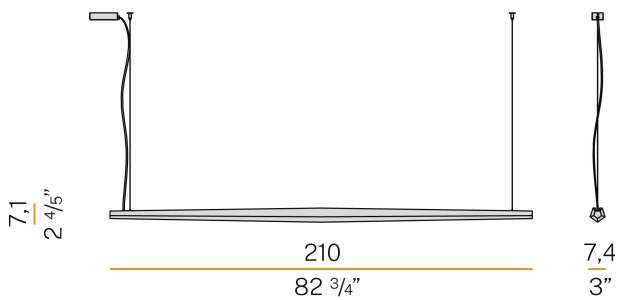

Technical drawing