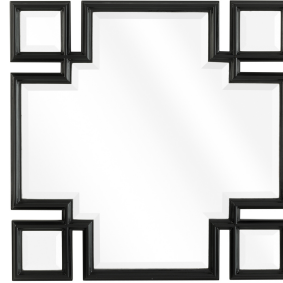

E I C H H O L T Z

25 YEARS OF LUXURY

SPECIFICATION SHEET

Item no.	110107
Item description	Mirror Valencia piano black finish
Category	Mirrors
Type	Wall mirrors
Country of origin	Indonesia

ITEM MEASUREMENTS (CM / KG)

Dimensions	70 x 70 cm
Net weight	8

SPECIFICATIONS

Material(s)	Mahogany veneer Mirror glass
Finish(es)/colour(s)	Piano black finish bevelled mirror glass
Suitable for	Indoor use only
Mirror hanging system	Horizontal French cleat