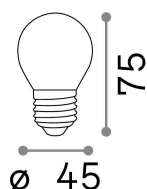

General info

Lampadine e accessori - Sfera

Ean	8021696101286
Item	E27 SFERA 4W 3000K CRI80 BIANCO
Installation	-
Guarantee	5 years
Gross weight	0.04 kg
Volume	0.000272 m ³

Technical info

Net weight	0.04 kg
Insulation class	-
Compliance	CE
Power output	220-240 V AC 50/60 Hz
Dimmer	NO, On-Off
Power supply	Not required

Source info

Power	4 W
Emission	Diffuse
Max consumption	max 3,90 W
CCT LED	3000 K
Duration LED (t. 25°C)	25000 h
CRI	> 80
Light beam	-
Useful light flux	340 lm
Ignition time	X