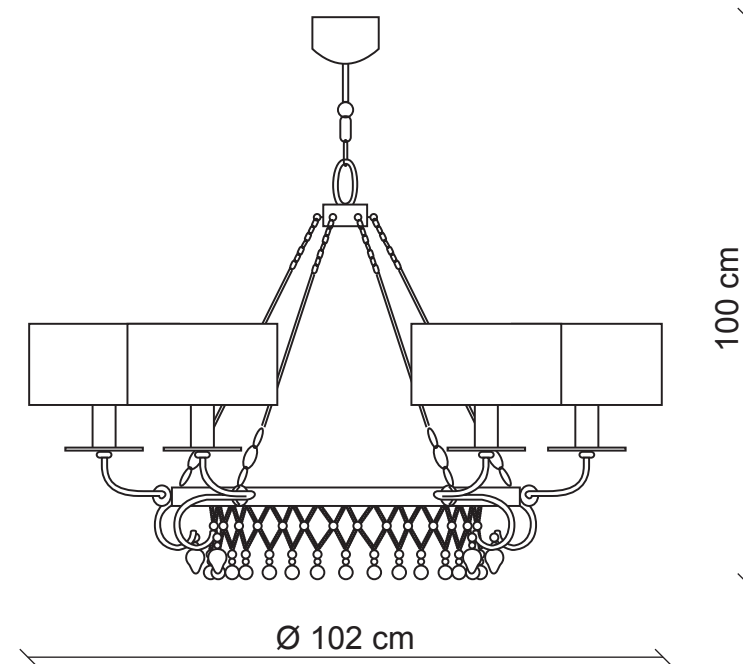

PATRIZIAGARGANTI

Firenze

BAGA Progress
LOVELY LIGHT

art. 3220

6 lights Chandelier

Finish: Gold leaf

Lampshades: Silver PVC with ivory fringe

Accessories: Amber and clear crystals

m³ 0,50
Kg 8,5