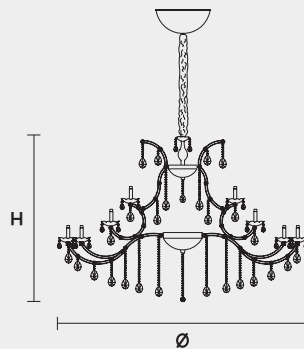

VE 918 48

MASIERO

VE 918 48 MT TRADITIONAL VERSION

H 110 cm 43,30"
Ø 165 cm 64,96"
kg 50

48 x E14 x 40 W max
Triac Dimmable

Lighting system: Traditional E14 lightbulbs (not included)
Frame: Chrome or gold plated metal covered by transparent glass
Lampshades: No lampshades included
Pendants: Transparent

VE 918 48 RW RGB-W LED VERSION

H 110 cm 43,30"
Ø 165 cm 64,96"
kg 50

48 x RGB-W LED SOURCES (driver included)
15840 lm at 3000 K - CRI>85 - 192 W

Controlled by: DMX or Masiero Smart Light App
Frame: Chrome or gold plated metal covered with transparent glass
Lampshades: No lampshades included
Pendants: Transparent

VE 918 48 DW DYNAMIC WHITE LED VERSION

H 110 cm 43,30"
Ø 165 cm 64,96"
kg 50

48 x DW LED SOURCES (driver included)
DYNAMIC White from 2700 K to 6500 K
23520 lm max at 4700 K - CRI>85 - 192 W

Controlled by: DMX or Masiero Smart Light App
Frame: Chrome or gold plated metal covered with transparent glass
Lampshades: No lampshades included
Pendants: Transparent

VE 918 48 CG COLOURED GLASS VERSION

H 110 cm 43,30"
Ø 165 cm 64,96"
kg 50

48 x E14 x 40 W max
Triac Dimmable

Lighting system: Traditional E14 lightbulbs (not included)
Frame: Painted metal covered with painted glass
Lampshades: No lampshades included
Pendants: Color painted glass
Available in: Green/ Orange/ Yellow/ Purple/ Lilac/ Blue/ Red/ White/ Black