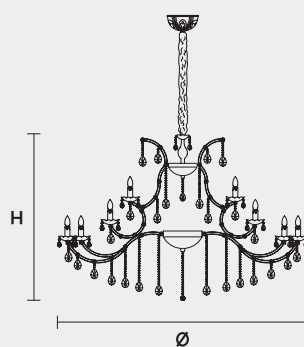

VE 918 48

MASIERO

VE 918 48 MT TRADITIONAL VERSION

H 110 cm 43,30"
Ø 165 cm 64,96"
kg 50

48 x E14 x 40 W max
Triac Dimmable

Lighting system: Traditional E14 lightbulbs (not included)
Frame: Chrome or gold plated metal covered by transparent glass
Lampshades: No lampshades included
Pendants: Transparent

VE 918 48 RW RGB-W LED VERSION

H 110 cm 43,30"
Ø 165 cm 64,96"
kg 50

48 x RGB-W LED SOURCES (driver included)
15840 lm at 3000 K - CRI>85 - 192 W

Controlled by: DMX or Masiero Smart Light App
Frame: Chrome or gold plated metal covered with transparent glass
Lampshades: No lampshades included
Pendants: Transparent

VE 918 48 DW DYNAMIC WHITE LED VERSION

H 110 cm 43,30"
Ø 165 cm 64,96"
kg 50

48 x DW LED SOURCES (driver included)
DYNAMIC White from 2700 K to 6500 K
23520 lm max at 4700 K - CRI>85 - 192 W

Controlled by: DMX or Masiero Smart Light App
Frame: Chrome or gold plated metal covered with transparent glass
Lampshades: No lampshades included
Pendants: Transparent

VE 918 48 CG COLOURED GLASS VERSION

H 110 cm 43,30"
Ø 165 cm 64,96"
kg 50

48 x E14 x 40 W max
Triac Dimmable

Lighting system: Traditional E14 lightbulbs (not included)
Frame: Painted metal covered with painted glass
Lampshades: No lampshades included
Pendants: Color painted glass
Available in: Green/ Orange/ Yellow/ Purple/ Lilac/ Blue/ Red/ White/ Black