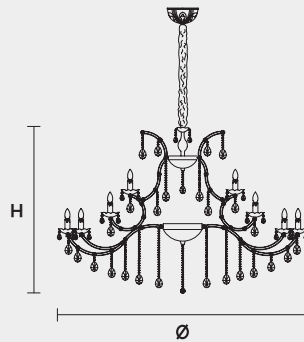

VE 918 48

MASIERO

VE 918 48 MT TRADITIONAL VERSION

H 110 cm 43,30"
Ø 165 cm 64,96"
kg 50

48 x E14 x 40 W max
Triac Dimmable

Lighting system: Traditional E14 lightbulbs (not included)
Frame: Chrome or gold plated metal covered by transparent glass
Lampshades: No lampshades included
Pendants: Transparent

VE 918 48 RW RGB-W LED VERSION

H 110 cm 43,30"
Ø 165 cm 64,96"
kg 50

48 x RGB-W LED SOURCES (driver included)
15840 lm at 3000 K - CRI>85 - 192 W

Controlled by: DMX or Masiero Smart Light App
Frame: Chrome or gold plated metal covered with transparent glass
Lampshades: No lampshades included
Pendants: Transparent

VE 918 48 DW DYNAMIC WHITE LED VERSION

H 110 cm 43,30"
Ø 165 cm 64,96"
kg 50

48 x DW LED SOURCES (driver included)
DYNAMIC White from 2700 K to 6500 K
23520 lm max at 4700 K - CRI>85 - 192 W

Controlled by: DMX or Masiero Smart Light App
Frame: Chrome or gold plated metal covered with transparent glass
Lampshades: No lampshades included
Pendants: Transparent

VE 918 48 CG COLOURED GLASS VERSION

H 110 cm 43,30"
Ø 165 cm 64,96"
kg 50

48 x E14 x 40 W max
Triac Dimmable

Lighting system: Traditional E14 lightbulbs (not included)
Frame: Painted metal covered with painted glass
Lampshades: No lampshades included
Pendants: Color painted glass
Available in: Green/ Orange/ Yellow/ Purple/ Lilac/ Blue/ Red/ White/ Black