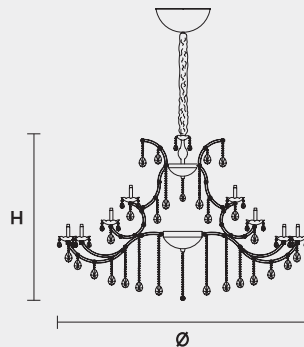

VE 918 48

MASIERO

VE 918 48 MT TRADITIONAL VERSION

H 110 cm 43,30"
Ø 165 cm 64,96"
kg 50

48 x E14 x 40 W max
Triac Dimmable

Lighting system: Traditional E14 lightbulbs (not included)
Frame: Chrome or gold plated metal covered by transparent glass
Lampshades: No lampshades included
Pendants: Transparent

VE 918 48 RW RGB-W LED VERSION

H 110 cm 43,30"
Ø 165 cm 64,96"
kg 50

48 x RGB-W LED SOURCES (driver included)
15840 lm at 3000 K - CRI>85 - 192 W

Controlled by: DMX or Masiero Smart Light App
Frame: Chrome or gold plated metal covered with transparent glass
Lampshades: No lampshades included
Pendants: Transparent

VE 918 48 DW DYNAMIC WHITE LED VERSION

H 110 cm 43,30"
Ø 165 cm 64,96"
kg 50

48 x DW LED SOURCES (driver included)
DYNAMIC White from 2700 K to 6500 K
23520 lm max at 4700 K - CRI>85 - 192 W

Controlled by: DMX or Masiero Smart Light App
Frame: Chrome or gold plated metal covered with transparent glass
Lampshades: No lampshades included
Pendants: Transparent

VE 918 48 CG COLOURED GLASS VERSION

H 110 cm 43,30"
Ø 165 cm 64,96"
kg 50

48 x E14 x 40 W max
Triac Dimmable

Lighting system: Traditional E14 lightbulbs (not included)
Frame: Painted metal covered with painted glass
Lampshades: No lampshades included
Pendants: Color painted glass
Available in: Green/ Orange/ Yellow/ Purple/ Lilac/ Blue/ Red/ White/ Black