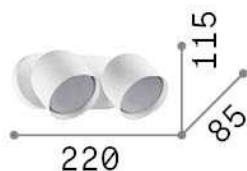

General info

Indoor - Wall lamps

Ean	8021696327921
Item	DODO AP2 OTTONE
Installation	Wall lamps
Guarantee	5 years
Gross weight	1.23 kg
Volume	0.003527 m ³

Technical info

Net weight	0.93 kg
Insulation class	II
Protection index	IP20
Compliance	CE
Operating temperature	0° ~ +40 °C
Dimmer	Determined by the light bulb
Power output	220-240 V AC
Power supply	Not required
Adjustability	vert. 0°-90°

Source info

Integrated source	Light bulb (included)
Replaceable source	No
Power	GX53 max 2 x 15 W
Emission	Direct
Max consumption	-
Bulb included	1 - E14 OLIVA 4W 3000K CRI80 SATIN