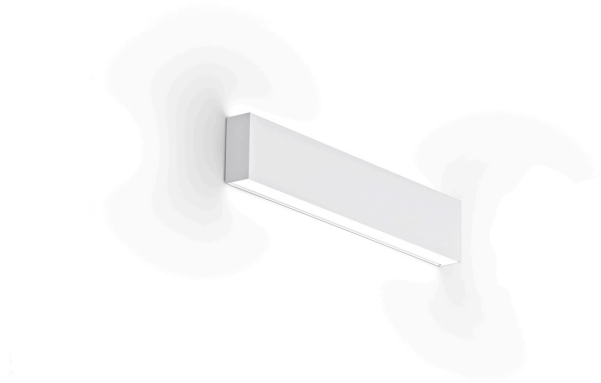

## Giano

220-240V AC ON-OFF

A24646.050.0401

 white/opal screen

### Data sheet

CODE	A24646.050.0401
SYSTEM POWER CONSUMPTION	19W
EFFICACY	64.63lm/W
LIGHT SOURCE	LED
LIGHT SOURCE LIFETIME	L80 (B20) 60.000h
COLOUR TEMPERATURE	3000K Ra>90
LIGHT DISTRIBUTION	diffused
POWER SUPPLY	220-240V AC
FREQUENCY	50/60Hz
ELECTRICAL CONFIGURATION	ON-OFF
DRIVER	integrated included
NOMINAL LUMINOUS FLUX	2280lm
LUMEN OUTPUT	1228lm
EFFICIENCY	53.9%
WEIGHT	1,30 Kg
PROTECTION DEGREE	IP40
COLOUR TOLLERANCES	SDCM 3
PACKING DIMENSIONS	14,0 x 65,0 x 14,0 cm

Wall lighting fixture for interiors, with direct and indirect light emission. Extruded aluminium structure in RAL 9003 white or black powder paint. Extruded polycarbonate diffusers with opaline finish. Pickled sheet metal end caps in polyacrylic paint.