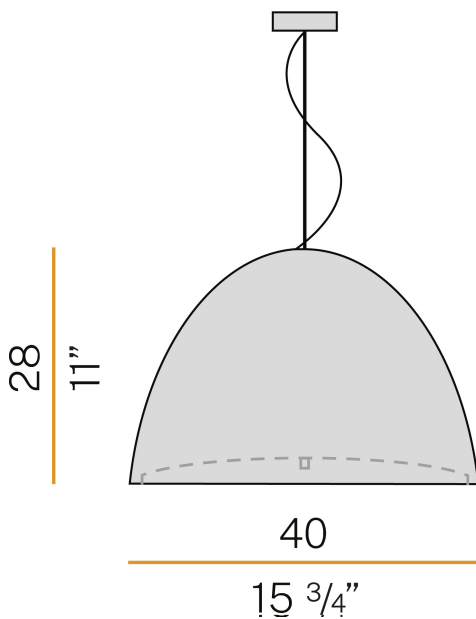

PANZERI

Willy Glass

220-240V AC
L07631.040.0000

 metallized grey/black diffuser

Data sheet

CODE	L07631.040.0000
SYSTEM POWER CONSUMPTION	max 150W
LIGHT SOURCE	LED retrofit / halogen
LIGHT SOURCE KIT	not included
COMPATIBLE SOURCES	LED retrofit bulb E27 (L max 120mm - Ø max 65mm) / max 150W E27
LIGHT DISTRIBUTION	diffused
POWER SUPPLY	220-240V AC
FREQUENCY	50/60Hz
WEIGHT	3,96 Kg
PROTECTION DEGREE	IP20
PACKING DIMENSIONS	47,0 x 30,0 x 45,0 cm

Suspension lighting fixture for interiors, with direct light emission. Turned pickled sheet metal structure in metallized grey polyacrylic paint. Lampshade in black decorated blown glass. Diffuser in modelled frosted glass. 2m (78,7") long steel suspension cable. 2,2m (86,6") long power cable in transparent PVC. Power canopy with galvanized sheet metal ceiling bracket and pickled sheet metal covering in metallized grey polyacrylic paint.

Technical drawing

Polar diagram