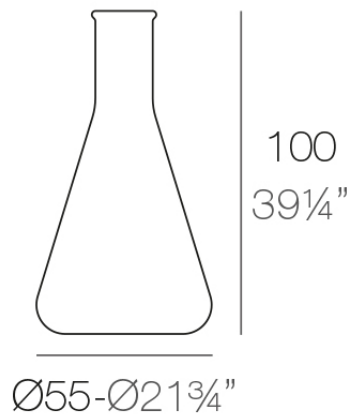

Products / Objects / Chemistubes Erlenmeyer ø55x100

Chemistubes erlenmeyer ø55x100

by Teresa Sapey

CHEMISTUBES, is based on “decontextualization”. A new object is produced through increasing the size (intervention in scale), using different materials to the original one (in this case, the ecological material of resin of polyethylene using the technique of rotational moulding), and changing the original use for which an object was first designed. What a laboratory container was before is now a designer planter decorative IN&OUT item.

Info

Description

Made of polyethylene resin by rotational moulding. 100% Recyclable. Item suitable for indoor and outdoor use. Available in different finishes.

Weight: 2.5 Kg

ERLENMEYER Maceta 100	C = 4 L
ERLENMEYER Planter 100	C = 1 gal