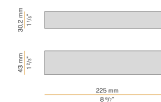

XM60/24 DIM

LED driver, 60W 24V DC, DALI/Push DIM dimmable.