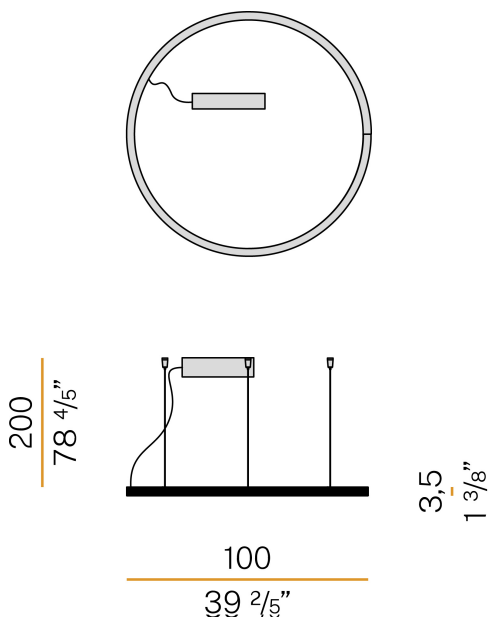

PANZERI

Brooklyn Round

220-240V AC dimmable (DALI/Push DIM)

L23102.360.0402

● black

Data sheet

CODE	L23102.360.0402
SYSTEM POWER CONSUMPTION	55W
EFFICACY	53.91lm/W
LIGHT SOURCE	LED
LIGHT SOURCE LIFETIME	L80 (B20) 80.000h
COLOUR TEMPERATURE	3000K Ra>90
LIGHT DISTRIBUTION	diffused
POWER SUPPLY	220-240V AC
FREQUENCY	50/60Hz
ELECTRICAL CONFIGURATION	dimmable (DALI/Push DIM)
DRIVER	integrated included
NOMINAL LUMINOUS FLUX	6840lm
LUMEN OUTPUT	2965lm
EFFICIENCY	43.3%
WEIGHT	3,24 Kg
PROTECTION DEGREE	IP40
COLOUR TOLLERANCES	SDCM 3
GLOW WIRE TEST PERFORMANCE	850°
PACKING DIMENSIONS	107,0 x 107,0 x 11,0 cm

Suspension lighting fixture for interiors, with direct light emission. Bended extruded aluminium structure in white, black or mat brass polyacrylic paint. Extruded polycarbonate diffuser with opaline finish. Suspension kit with griplocks and 2m (78,7") long steel cables. 2,2m (86,6") long power cable in transparent PVC. Power canopy with pickled sheet metal ceiling bracket and covering in white polyacrylic paint.

Technical drawing

Polar diagram

PANZERI

Brooklyn Round

Accessories / power supply

XM150/24 DIM

LED driver, 150W 24V DC, DALI/Push DIM dimmable.

XM60/24 DIM

PANZERI

Brooklyn Round

Accessories / fixing

XM231/23202L

Plate for multiple suspensions.