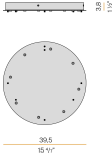

Suspension lighting fixture for interiors, with direct light emission. Bended extruded aluminium structure in white, black or mat brass polyacrylic paint. Extruded polycarbonate diffuser with opaline finish. Suspension kit with griplocks and 2m (78,7") long steel cables. 2,2m (86,6") long power cable in transparent PVC. Power canopy with pickled sheet metal ceiling bracket and covering in white polyacrylic paint.

Technical drawing

Polar diagram

PANZERI

Brooklyn Round

Accessories / power supply

XM150/24 DIM

LED driver, 150W 24V DC, DALI/Push DIM dimmable.

XM60/24 DIM

LED driver, 60W 24V DC, DALI/Push DIM dimmable.

PANZERI

Brooklyn Round

Accessories / power supply and fixing

XM23102.538.0099

Canopy for power supply with 8 outputs and to join 7 steel cables, for up to 8 Brooklyn Round models maximum.

PANZERI

Brooklyn Round

Accessories / fixing

XM231/23202L

Plate for multiple suspensions.