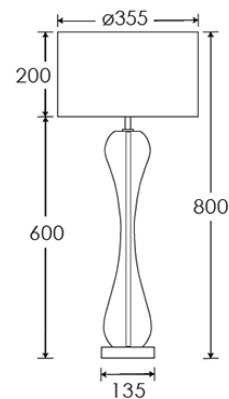

HEATHFIELD & CO

PRODUCT SPECIFICATION SHEET

Table Lamp | MIRANDE ANTIQUE BRASS OLIVE

LAMP BASE

Material: Glass
Finish shown: Olive
Metalwork: Antique Brass
Code: TL-MIRA-ABRS-OLIV

LAMPSHADE AS SHOWN

14" Flat Drum Black Satin
Shade code: SH-14-FLDR
Shade lining: White PVC

FLEX

1.5 metres of Black twisted flex. Alternative colours can be specified from our collection.

SWITCHING & PLUG

Black 13 AMP UK plug & inline switch.
Alternative plug types available.

BASE WEIGHT

3.1 kg approx.

LAMPING

1 x E27 Lampholder - 60W max. LED bulb recommended.

WARRANTY

12 Months

FINISHING NOTE

All our glasswork is hand blown and will vary from piece to piece - variations in form and proportion. Colour formation, pattern and finishing details are unique to each lamp and it is part of the charm that no two products are exactly the same.

CLEANING INSTRUCTIONS

The finishes on this luminaire only require regular cleaning with a soft dry duster. Abrasive or chemical cleaners may harm the finish and should not be used. Shade to be dusted with a clean dry cloth.

Dimensions in mm and approximate

H&CO

Decorative lighting
for beautiful spaces

www.heathfield.co.uk | + 44 (0) 1732 350450 | sales@heathfield.co.uk

Unit 1, Priory Road, Tonbridge, Kent, TN9 2AF, United Kingdom