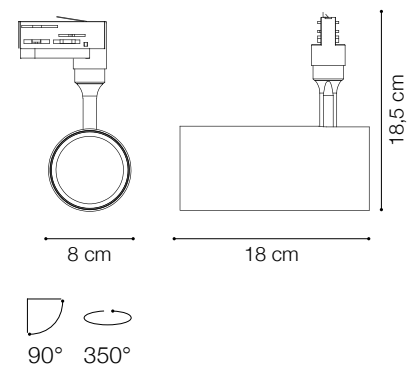

Code	189826
Item name	SMILE 20W CRI80 36° 3000K NERO
Source	LED COB CITIZEN
Power	20W
Driver included	TRIDONIC
Lumen	2150 Lm
MacAdam	4SDC
UGR	<7
Beam	36°
CCT	3000K
CRI	≥82
Insulation class	Class II
IP	20
Material	Aluminum
LED Life	50.000 h
Warranty	5 years
Net Weight	0,810 Kg
Volume	0,0050 m³

Code 189529  
Item name SMILE ANELLO FRONTALE BIANCO  
PER TRACKLIGHTS 20/30W

Code 190259  
Item name SMILE DIFFUSORE ELLITTICO  
PER TRACKLIGHTS 20/30W

Code 190181  
Item name SMILE HONEYCOMB  
PER TRACKLIGHTS 20/30W